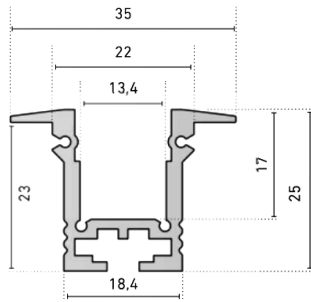

Mini Line T

Surface mounted

Diffused and casted for an optimal and homogeneous appearance.

Lamp	LED flex strips 14,4W / m
lighting technology	Diffused and casted
Electrical design	LED Treiber external
Dimming	1-10V, DALI, Push
Light type	surface mounted
Dimension	18,4 x 25 (W x H)
Casing	Aluminiumprofile
Protection class, marking	IP68, CE
Specials	Special version or additional light colors / CRI optional

Article number: _ _ _ _ _

Luminaire type	Identification	Reflector / Beam angle	Color temperature	CRI	Driver	RAL
I = surface mounted	9804	Z = Diffus	30 = 3000 K	80	EV = On/Off	0000 = None
			40 = 4000 K	90	DA = Dali	
			50 = 5000 K		PH = Push	
			01 = RGBW			
			02 = RGB			

Extras:

Beschreibung	Artikel-Nr.	
1x mounting bracket with tension spring	1012	
2x retaining clips, incl. Screws, V2A stainless steel	1013	
Retaining clip set incl. 2 mounting clips and 2 screws, V2A stainless steel, high holding power	1014	
1x end cap T-profile high version made of aluminum, incl. 4 screws, thickness (including wings): 10mm	1015	
1x End cap T-profile short version made of aluminum, for subsequent mounting of the retaining springs, incl. 4 screws, thickness (including wing): 10mm	1016	
1x end cap T-profile short version made of aluminum with 8,5mm bore, for subsequent mounting of the retaining springs, incl. 4 screws, thickness (including wing): 10mm	1017	