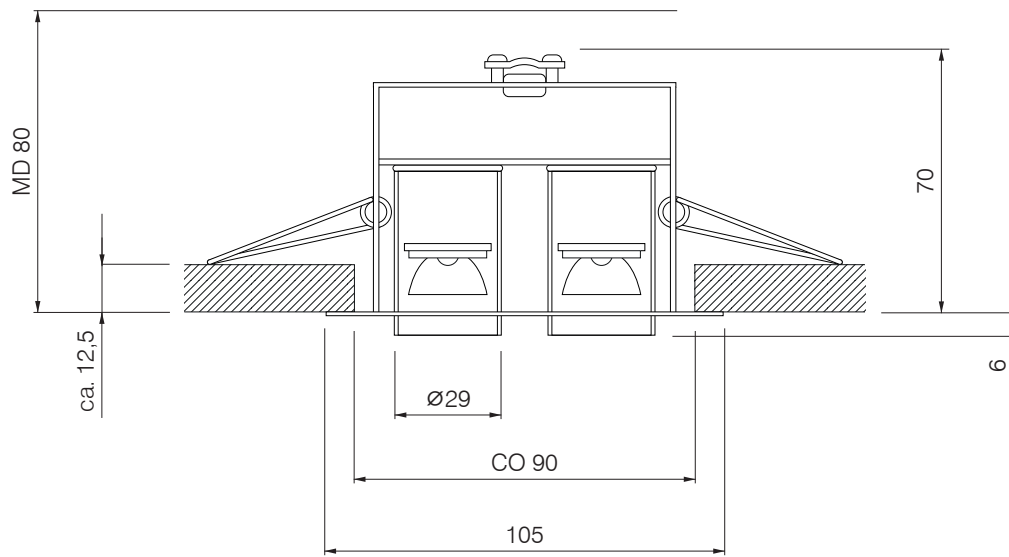

## SUPER-SPOT 4x

### Semi-Recessed Downlight

Semi-recessed downlight with Power LEDs. The spot is optimized for glare-free accent lighting. Perfect as energy-saving exchange for low-voltage spots.

Lamp	Power LEDs, 4x 2 W
LED lumen output	2700 K, CRI 80, 892 lm @ 700 mA 3000 K, CRI 80, 920 lm @ 700 mA
Light technology	Optics: PMMA
Control gear	LED driver external
Dimming (Options)	1–10 V, DALI, Push
Luminaire type, mounting	Semi-recessed, tool-free with tension springs
Dimensions	WxDxH 105x105x55 mm, CO 90x90, MD 80 mm
Cast, heat sink	Sheet steel
Colour / finish	Powder coated, RAL 9016 (other RAL colors optional)
Protection marking, compliance	IP65, <b>CE</b>
Specials	Customized versions, more light colours or color renderings on request

EVG on/off = EV

1-10 V = AV

Dali = DA

Push = PH

Please replace the item number placeholder XX with the listed operating device options:

Light distribution	Light colour	Color rendering	Control gear	Order No.	+RAL
	2700 K	CRI 80	1-10 V, DALI, Push	E 4004 E 2780 XX B703	
				E 4004 E 2780 XX 9006	
				E 4004 E 2780 XX 9010	
	3000 K	CRI 80	1-10 V, DALI, Push	E 4004 E 3080 XX B703	
				E 4004 E 3080 XX 9006	
				E 4004 E 3080 XX 9010	
	2700 K	CRI 80	1-10 V, DALI, Push	E 4004 F 2780 XX B703	
				E 4004 F 2780 XX 9006	
				E 4004 F 2780 XX 9010	
	3000 K	CRI 80	1-10 V, DALI, Push	E 4004 F 3080 XX B703	
				E 4004 F 3080 XX 9006	
				E 4004 F 3080 XX 9010	
	2700 K	CRI 80	1-10 V, DALI, Push	E 4004 M 2780 XX B703	
				E 4004 M 2780 XX 9006	
				E 4004 M 2780 XX 9010	
	3000 K	CRI 80	1-10 V, DALI, Push	E 4004 M 3080 XX B703	
				E 4004 M 3080 XX 9006	
				E 4004 M 3080 XX 9010	