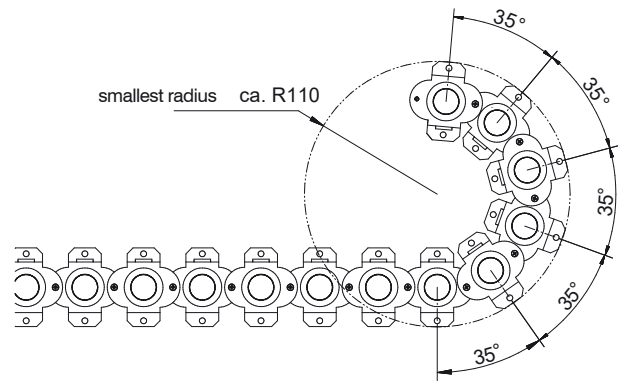

## SNAKE

Surface mounted

Free-form surface-mounted luminaire with individually orientable light modules. The light can be extended.

Lamp	20 x Tuneable white (2200K–4500K) per meter
Lichtstrom	2200 K = 1800 lm/m, 4500 K = 2100 lm/m
Vatage	ca. 20W/m each color @ 350 mA, total: 40W/m
Lighting technology	Plastic lens
Control gear	DALI-LED driver external
Luminaire type, assembly	Surface mounted
Dimensions	Single light: B = 43 mm, H = 50 mm, total length optional
Cast, heat sink	Aluminium
Colour / finish	Powder coating, RAL 9016 fs (optional RAL color as desired )
Protection marking, compliance	IP20, <b>CE</b>
Specials	Customized versions, more light colours or color renderings on request

Article Number:

Luminaire type	Product ID	Beam angle / Reflector	Color temperature <sup>(1)</sup>	CRI	Driver	Color
R = Flexible	4050	R = 28°	27 = 2700K	80	00 = none	9016 (White)
			30 = 3000K	90	DA = DALI	9005 (Black)
			40 = 4000K			9006 (AluSilver)
			50 = 5000K			
			57 = 5700K			
			91 = 2200–3000K			
			87 = 2200–4500K			
			99 = 2700–5000K			