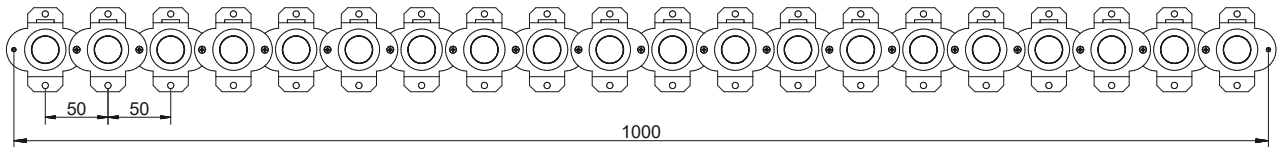

## SNAKE

Surface mounted

Free-form surface-mounted luminaire with individually orientable light modules. The light can be extended.

Lamp	20 x Tuneable white (2200K–4500K) per meter
Lichtstrom	2200 K = 1800 lm/m, 4500 K = 2100 lm/m
Vatage	ca. 20W/m each color @ 350 mA, total: 40W/m
Lighting technology	Plastic lens
Control gear	DALI-LED driver external
Luminaire type, assembly	Surface mounted
Dimensions	Single light: B = 43 mm, H = 50 mm, total length optional
Cast, heat sink	Aluminium
Colour / finish	Powder coating, RAL 9016 fs (optional RAL color as desired )
Protection marking, compliance	IP20, <b>CE</b>
Specials	Customized versions, more light colours or color renderings on request

Article Number:

Luminaire type	Product ID	Beam angle / Reflector	Color temperature <sup>(1)</sup>	CRI	Driver	Color
R = Flexible	4050	R = 28°	27 = 2700K	80	00 = none	9016 (White)
			30 = 3000K	90	DA = DALI	9005 (Black)
			40 = 4000K			9006 (AluSilver)
			50 = 5000K			
			57 = 5700K			
			91 = 2200–3000K			
			87 = 2200–4500K			
			99 = 2700–5000K			