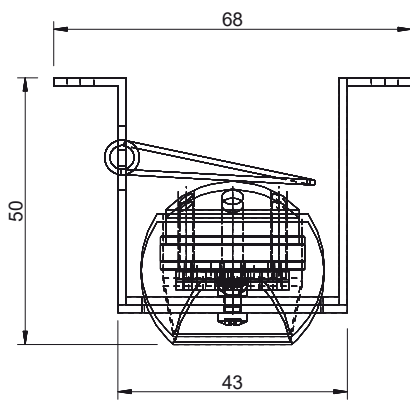

## SNAKE

Surface mounted

Free-form surface-mounted luminaire with individually orientable light modules. The light can be extended.

Lamp	20 x Tuneable white (2200K–4500K) per meter
Lichtstrom	2200 K = 1800 lm/m, 4500 K = 2100 lm/m
Vatage	ca. 20W/m each color @ 350 mA, total: 40W/m
Lighting technology	Plastic lens
Control gear	DALI-LED driver external
Luminaire type, assembly	Surface mounted
Dimensions	Single light: B = 43 mm, H = 50 mm, total length optional
Cast, heat sink	Aluminium
Colour / finish	Powder coating, RAL 9016 fs (optional RAL color as desired )
Protection marking, compliance	IP20, <b>CE</b>
Specials	Customized versions, more light colours or color renderings on request

Article Number:

Luminaire type	Product ID	Beam angle / Reflector	Color temperature <sup>(1)</sup>	CRI	Driver	Color
R = Flexible	4050	R = 28°	27 = 2700K	80	00 = none	9016 (White)
			30 = 3000K	90	DA = DALI	9005 (Black)
			40 = 4000K			9006 (AluSilver)
			50 = 5000K			
			57 = 5700K			
			91 = 2200–3000K			
			87 = 2200–4500K			
			99 = 2700–5000K			