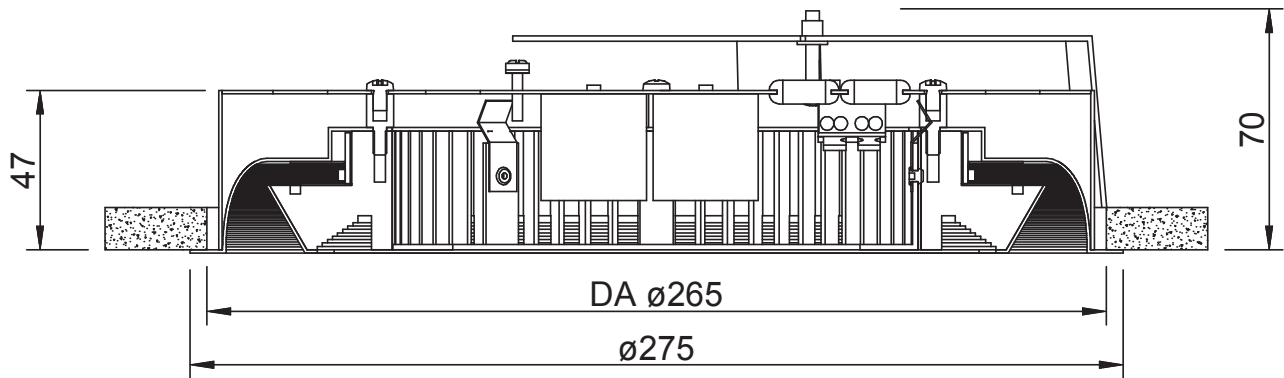

ROUND Downlight mono

Recessed ceiling luminaire

Downlight with power LEDs for general lighting. The lamp is optimized for a flat and glare-free illumination of VDU workstation according to DIN EN 12464. The high-gloss reflector system prevents direct insight into the light source.

Lamp	30x 1,5W Power LEDs
LED lumen output	3000K (30x 160 lm) = 4800 lm
Reflector	Reflector: aluminium coated polycarbonate
Control gear	LED driver internal
Dimming (Options)	1–10 V, DALI, Push
Luminaire type, assembly	Recessed ceiling, tool-free with tension springs
Dimensions	D 275 mm, H 47 mm, DA 265 mm, ET 70 mm
Cast, heat sink	Aluminium powder coated, extruded aluminium profile anodized black
Colour / finish	Powder coated, RAL 9016 (other RAL colours optional)
Protection marking, compliance	IP 20, CE
Specials	Customized versions, more light colours or colour renderings on request

EVG on/off = EV

1-10 V = AV

Dali = DA

Push = PH

Please replace the item number placeholder XX with the listed operating device options:

Light distribution	Light colour	Colour rendering	Control gear	Order No.	+RAL
	2700 K	CRI 80	1-10 V, DALI, Push	A 3030 V 2780 XX	9016
		CRI 90	1-10 V, DALI, Push	A 3030 V 2790 XX	9016
	3000 K	CRI 80	1-10 V, DALI, Push	A 3030 V 3080 XX	9016
		CRI 90	1-10 V, DALI, Push	A 3030 V 3090 XX	9016
	4000 K	CRI 80	1-10 V, DALI, Push	A 3030 V 4080 XX	9016
		CRI 90	1-10 V, DALI, Push	A 3030 V 4090 XX	9016