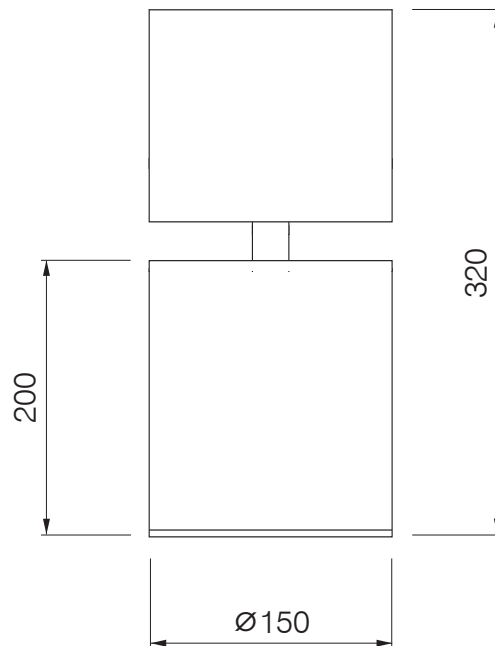

MULTI mounted Downlight

Surface mounted luminaire

Surface-mounted downlight, available with different light characteristics. Suitable for general and accent lighting, as well as an energy-saving exchange of conventional spots.

Lamp	Bridgelux Vero 29
LED lumen output	5000 lm @ 1200 mA – 44 W
The reference values based on CRI 80, 3000 K	6700 lm @ 1400 mA – 47 W
Reflector	Aluminium coated polycarbonate
Control Gear	LED driver internal
Dimming (options)	1–10 V, Dali
Luminaire type, mounting	Surface-mounted, mounting panel
Dimensions	D 150 mm, H 320 mm
Cast, heat sink	Sheet steel powder coated, extruded aluminium profile anodized black
Colour / finish	Powder coated, RAL 9016 (other RAL colors optional)
Protection marking, compliance	IP20 (optional IP54), CE
Specials	Customized versions, more light colours or color renderings on request

Light distribution	Light colour	Color rendering	Control gear	Order No.	+RAL
<p>2x15°</p> <p>90° 90°</p> <p>60° 60°</p> <p>30° 30°</p> <p>0°</p> <p>cd / 1000 lm</p>	3000 K	CRI 80	on/off	K 338R G 3080 EV 9016	
			1-10 V	K 338R G 3080 AV 9016	
			Dali	K 338R G 3080 DA 9016	
			on/off	K 338R G 3090 EV 9016	
			1-10 V	K 338R G 3090 AV 9016	
			Dali	K 338R G 3090 DA 9016	
<p>2x25°</p> <p>90° 90°</p> <p>60° 60°</p> <p>30° 30°</p> <p>0°</p> <p>cd / 1000 lm</p>	3000 K	CRI 80	on/off	K 338R K 3080 EV 9016	
			1-10 V	K 338R K 3080 AV 9016	
			Dali	K 338R K 3080 DA 9016	
			on/off	K 338R K 3090 EV 9016	
			1-10 V	K 338R K 3090 AV 9016	
			Dali	K 338R K 3090 DA 9016	
<p>2x35°</p> <p>90° 90°</p> <p>60° 60°</p> <p>30° 30°</p> <p>0°</p> <p>cd / 1000 lm</p>	3000 K	CRI 80	on/off	K 338R P 3080 EV 9016	
			1-10 V	K 338R P 3080 AV 9016	
			Dali	K 338R P 3080 DA 9016	
			on/off	K 338R P 3090 EV 9016	
			1-10 V	K 338R P 3090 AV 9016	
			Dali	K 338R P 3080 DA 9016	