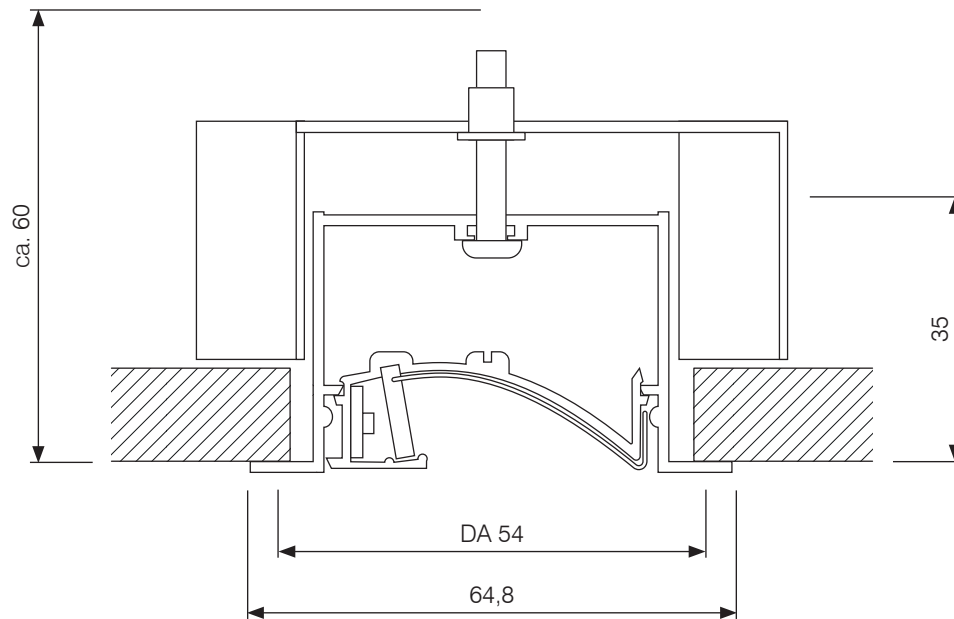

LINE thirtyfive Wallwasher mono

Recessed ceiling luminaire

Recessed ceiling wallwasher with High-Power LEDs. The luminaire is optimized for a smooth and glare-free illumination of walls and vertical surfaces

Lamp	1,5 W per Power LED
Lumen output	approx. 100 lm/W
Reflector	aluminium reflector 2000GP Scattergloss, asymmetric
Electrical ballast	LED driver external , dimmable
Dimming (options)	1–10 V, DALI, Push
Luminaire type, assembly	Recessed ceiling
Dimensions, weight	B 64,8 mm, H 35 mm, L=XX DA 54 mm, ET approx. 60 mm
Cast, heat sink	extruded aluminium profile
Colour/ finish	powder coated, RAL 9016 (other RAL colors optional)
Protection marking, compliance	IP20, CE
Specials	Customized versions, more light colours or color renderings on request.

EVG on/off = EV

1-10 V = AV

Dali = DA

Push = PH

Please replace the item number placeholder XX with the listed operating device options:

Light distribution	Light colour	Color rendering	Ballast	Order No.	+RAL-No.	
<p>asymmetric</p> <p>90° 90°</p> <p>60° 60°</p> <p>30° 30°</p> <p>0°</p> <p>cd / 1000 lm</p>	2700 K	CRI 80	1-10 V, DALI, Push	A 3500 A 2780 XX	9016	
			CRI 90	1-10 V, DALI, Push	A 3500 A 2790 XX	9016
	3000 K	CRI 80	1-10 V, DALI, Push	A 3500 A 3080 XX	9016	
			CRI 90	1-10 V, DALI, Push	A 3500 A 3090 XX	9016
	4000 K	CRI 80	1-10 V, DALI, Push	A 3500 A 4080 XX	9016	
	5000 K	CRI 75	1-10 V, DALI, Push	A 3500 A 5075 XX	9016	