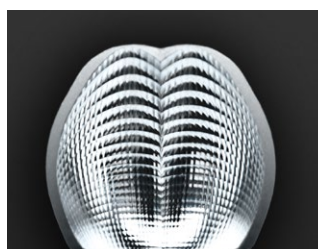

FFF OLLA

Recessed

The recessed luminaire is optimised for a flat and glare-free illumination of the outdoor area.

Foto: Bartenbach GmbH

Reflector with complexed faceted surface for precise light and glare control.

Lamp	4 x RGBW LEDs (RGB + 3700K), 4W per LED
Lumen output	16W @ 350mA
Lighting technology	Reflector: Plastic aluminized
Control gear	LED driver external
Dimming (options)	1–10 V, DALI, Push
Luminaire type, assembly	Recessed
Dimensions	Ø = 277mm, H = 162mm
Cast, heat sink	Aluminium
Colour / finish	Powder coating, RAL 9005 fs (optional RAL color as desired)
Protection marking, compliance	IP68,
Specials	Customized versions, more light colours or color renderings on request