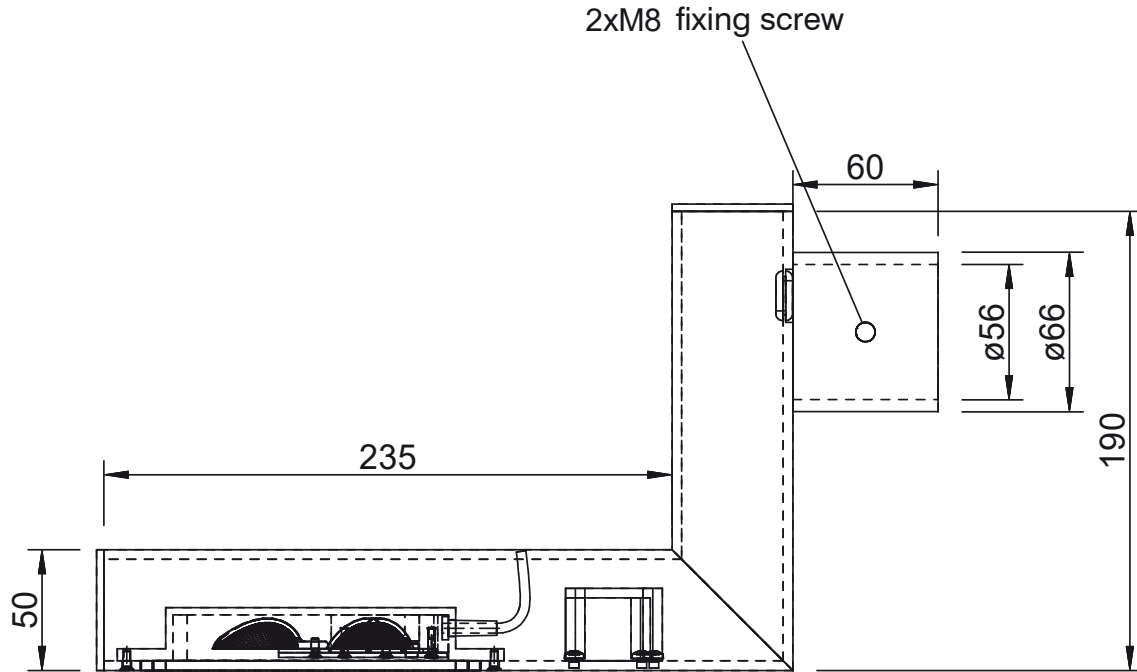

FFF L3

Outdoor luminaire

The wall-mounted luminaire is optimised for a flat and glare-free illumination of the outdoor area.

Foto: Bartenbach GmbH

Reflector with complexed faceted surface for precise light and glare control.

Lamp	3 x High power LED, 6W bei 500mA pro LED
Lumen output	ca. 700lm @ 2700K / 3000K (CRI 80), ca. 720lm @ 4000k (CRI 90)
Lighting technology	Reflector: Plastic aluminized
Control gear	LED driver internal
Dimming (options)	1–10 V, DALI, Push
Luminaire type, assembly	Wall-mounted
Dimensions	W = 180mm, L = 285mm, H = 190mm
Cast, heat sink	Aluminium
Colour / finish	Powder coating, RAL 9007 fs (optional RAL color as desired)
Protection marking, compliance	IP54, 
Specials	Customized versions, more light colours or color renderings on request

EVG on/off = EV

1-10 V = AV

Dali = DA

Push = PH

Please replace the item number placeholder XX with the listed operating device options:

Light distribution for one luminaire	Light colour	Colour rendering	Control gear	Order No.	+RAL
	2700 K	CRI 80	1-10 V, DALI, Push	A 3350 A 2780 XX	9016
		CRI 90	1-10 V, DALI, Push	A 3350 A 2790 XX	9016
	3000 K	CRI 80	1-10 V, DALI, Push	A 3350 A 3080 XX	9016
		CRI 90	1-10 V, DALI, Push	A 3350 A 3090 XX	9016
	4000 K	CRI 80	1-10 V, DALI, Push	A 3350 A 4080 XX	9016
		CRI 90	1-10 V, DALI, Push	A 3350 A 4090 XX	9016