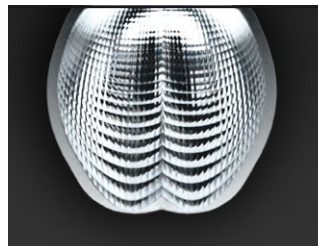

FFF L3

Outdoor luminaire

The wall-mounted luminaire is optimised for a flat and glare-free illumination of the outdoor area.

Foto: Bartenbach GmbH

Reflector with complexed faceted surface for precise light and glare control.

Lamp	3 x High power LED, 6W bei 500mA pro LED
Lumen output	ca. 700lm @ 2700K / 3000K (CRI 80), ca. 720lm @ 4000k (CRI 90)
Lighting technology	Reflector: Plastic aluminized
Control gear	LED driver internal
Dimming (options)	1–10 V, DALI, Push
Luminaire type, assembly	Wall-mounted
Dimensions	W = 180mm, L = 285mm, H = 190mm
Cast, heat sink	Aluminium
Colour / finish	Powder coating, RAL 9007 fs (optional RAL color as desired)
Protection marking, compliance	IP54, 
Specials	Customized versions, more light colours or color renderings on request

EVG on/off = EV

1-10 V = AV

Dali = DA

Push = PH

Please replace the item number placeholder XX with the listed operating device options:

Light distribution for one luminaire	Light colour	Colour rendering	Control gear	Order No.	+RAL
	2700 K	CRI 80	1-10 V, DALI, Push	A 3350 A 2780 XX	9016
		CRI 90	1-10 V, DALI, Push	A 3350 A 2790 XX	9016
	3000 K	CRI 80	1-10 V, DALI, Push	A 3350 A 3080 XX	9016
		CRI 90	1-10 V, DALI, Push	A 3350 A 3090 XX	9016
	4000 K	CRI 80	1-10 V, DALI, Push	A 3350 A 4080 XX	9016
		CRI 90	1-10 V, DALI, Push	A 3350 A 4090 XX	9016